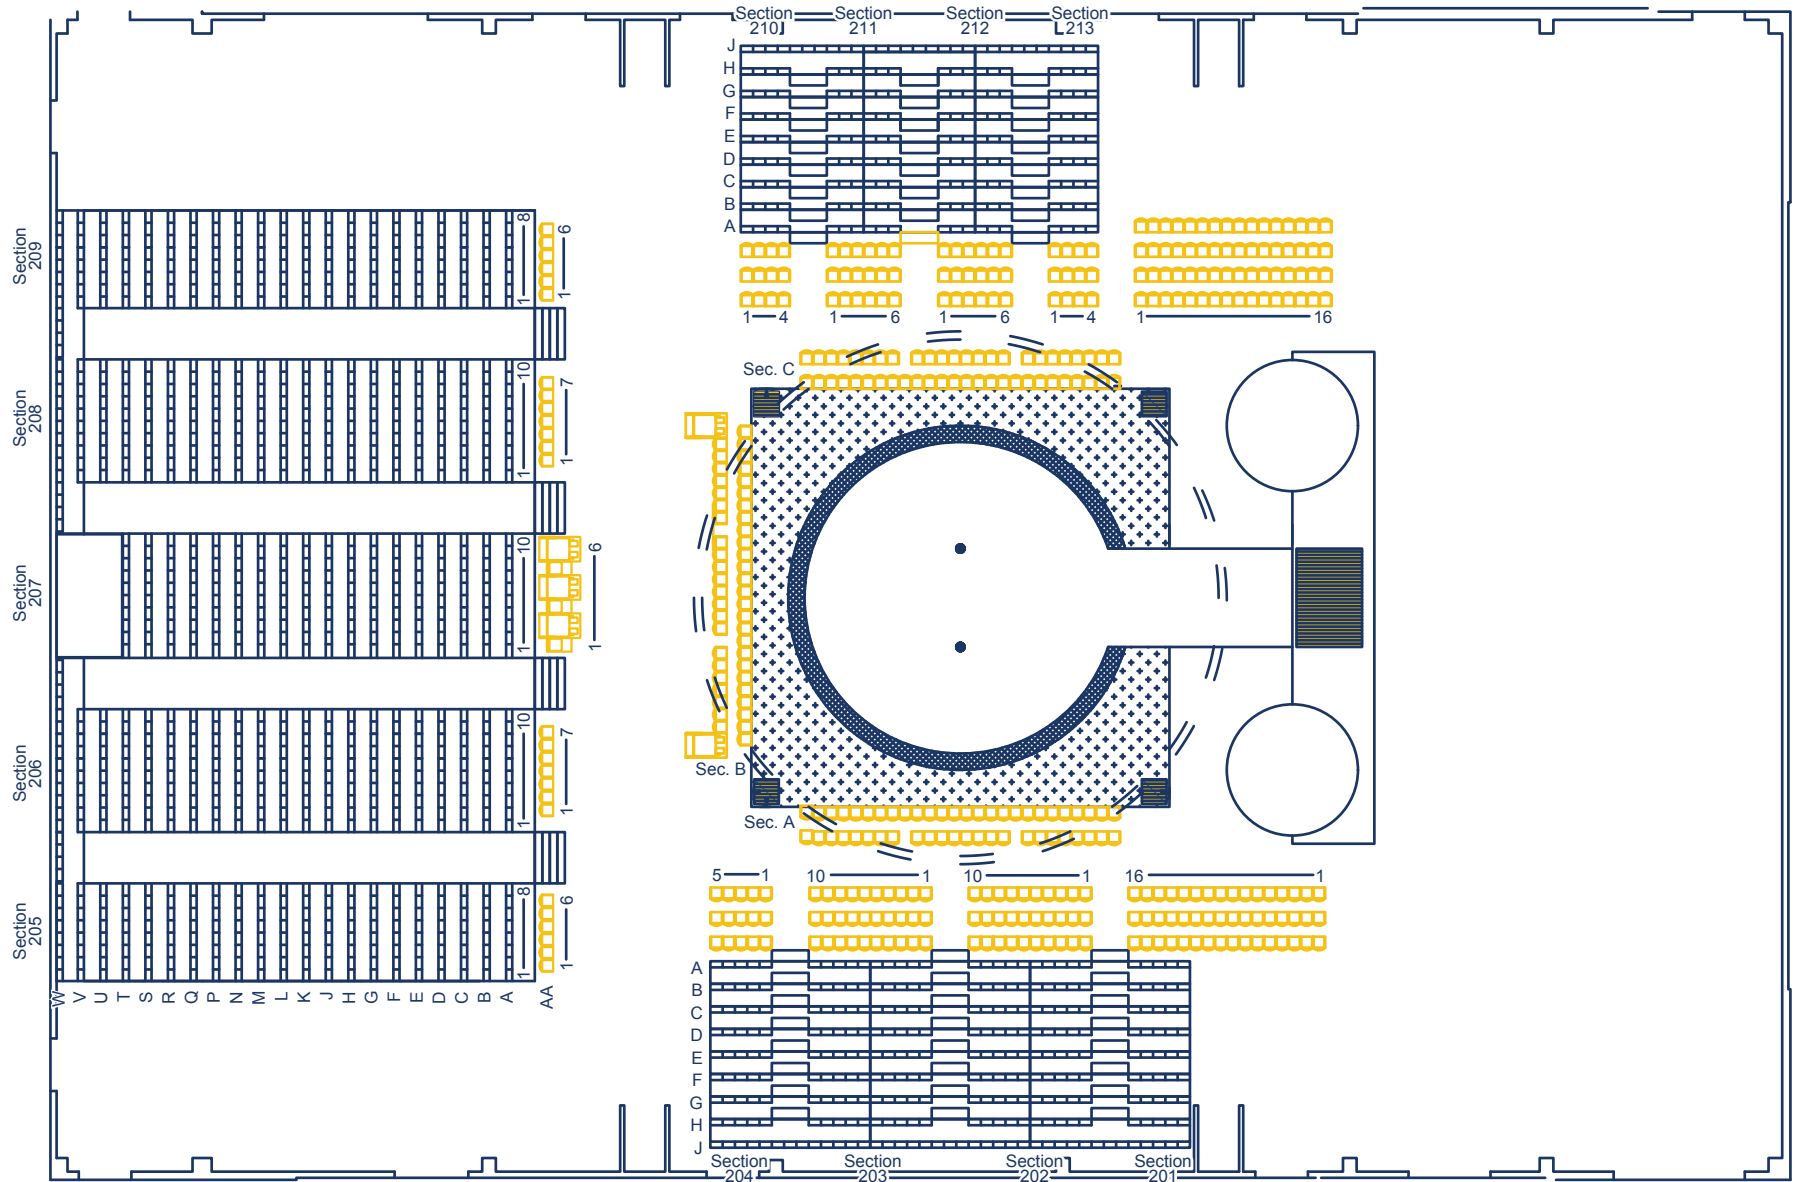

Bridge View Center

Expo Hall - Garden Bros. Circus Seating

Capacity - 1,858

Floor Seats

Risers