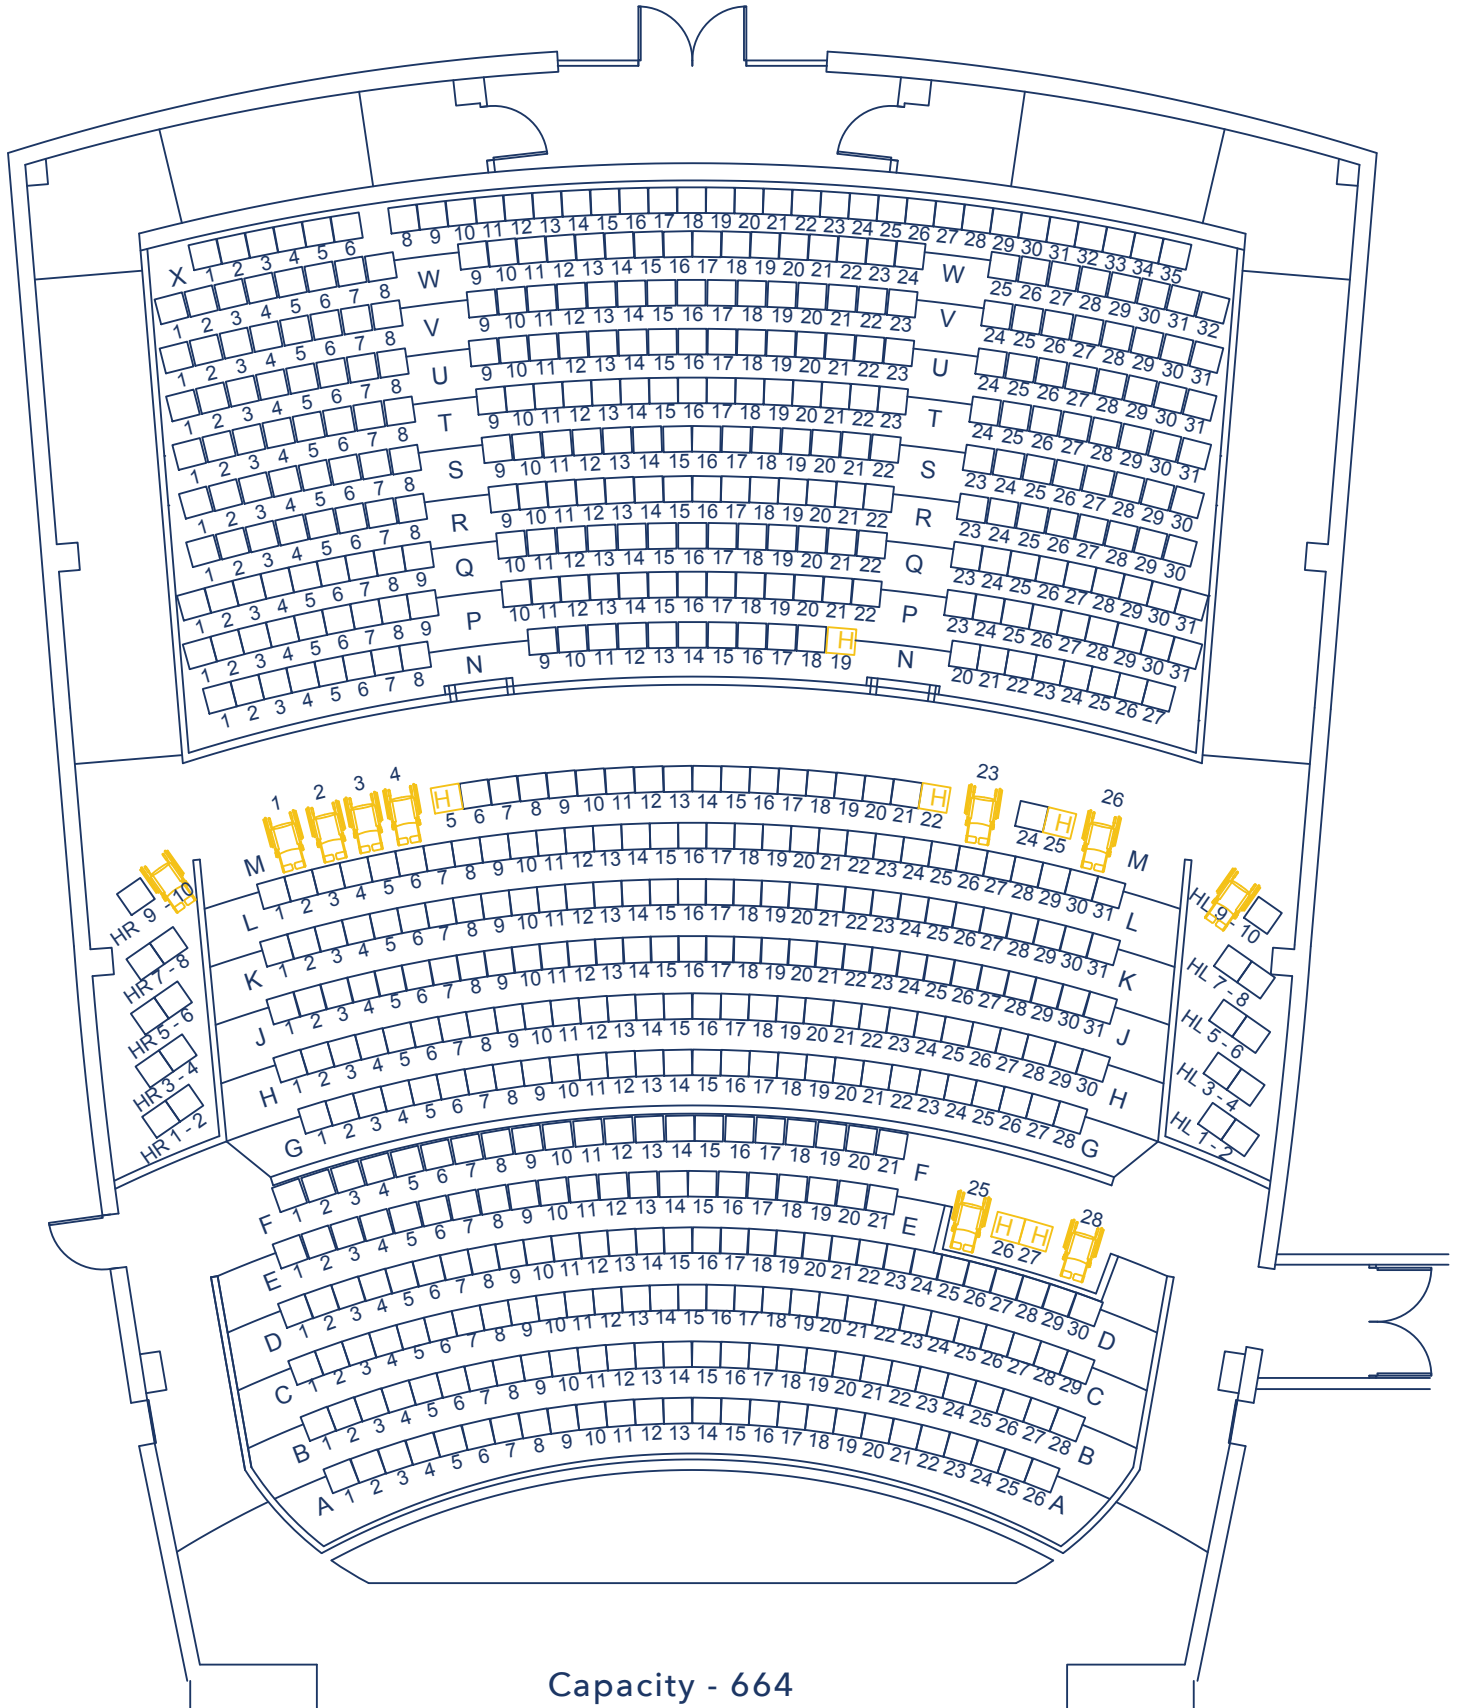

# Bridge View Center Theater

Capacity - 664